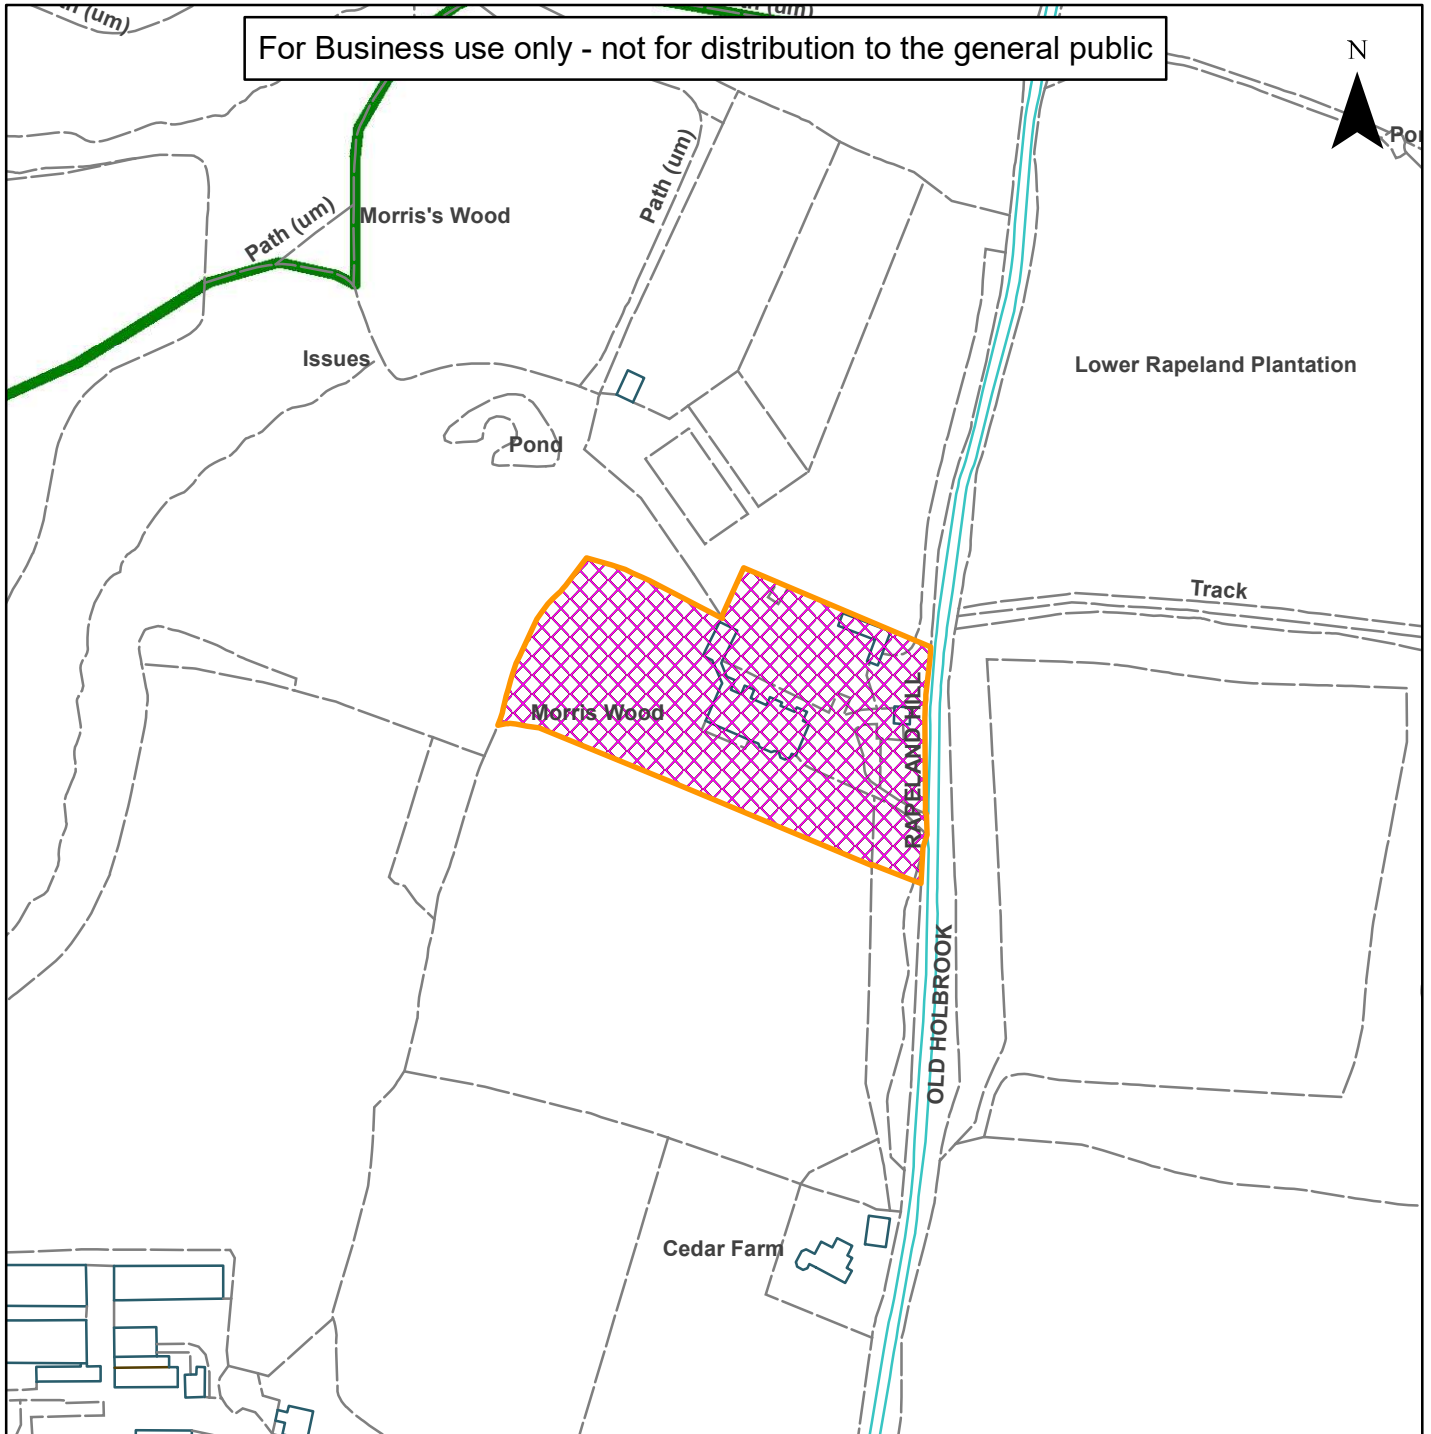

09) DC/23/0354

Horsham District Council

Morriswood, Old Holbrook, Horsham, West Sussex, RH12 4TW

For Business use only - not for distribution to the general public

Scale: 1:2,500

Reproduced by permission of Ordnance Survey map on behalf of HMSO. © Crown copyright and database rights (2019). Ordnance Survey Licence.100023865